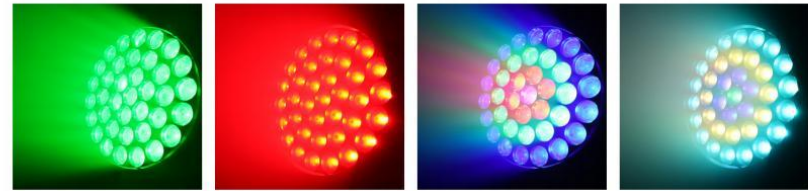

37PCSx25W LED ZOOM MOVING HEAD LED WASH 800

Features

Light source: 37x25W RGBW LED
 LED life expectancy: 20000 hours With powerful beam and wash effects Individual control of each LED rings Outstanding color macro effect
 Variable CTO: 2500K - 8000K Electronic linear zoom system
 Zoom range: 10°~60°
 Total lumen output:14,067 lm Outstanding strobe effect with variable speed0~100% smooth dimming
 Maximum connected quantity:
 3 sets (120V, 60Hz)
 5 sets (230V, 50Hz)

PAN & TILT

Pan/Tilt movement: 540° / 270°
 Automatic Pan/Tilt position correction

Construction

Display: LED 2.4G color screen + 4 touch buttons selection menu
 Data in/out: 3-pin and 5-pin XLR
 Power In/Out: Power Connector in/out
 Protection Rating:IP20
 Automatic Pan/Tilt position correction

Included Items

User Manual
 Power Cable
 2x Fast-locked clamps

Photometrics Diagram

6° Lux	32000	8620	5320	3200
Diameter(m)	0.48	0.70	0.93	1.20
55° Lux	7200	3320	960	650
Diameter(m)	2.3	4.5	6.6	8.7

Renderings