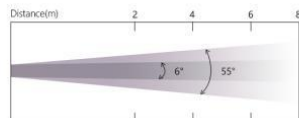

Electrical and Connectors

Power supply with electronic auto-ranging
 Input voltage range: 100~240V~ 50/60Hz
 Power consumption: 850 W
 Master Box size: 490x350x620mm
 Gross Weight:19kg
 Flycase 2 in 1: 750x440x700mm
 Gross Weight: 65kg

Included Items

User Manual
 Power Cable
 2x Fast-locked clamps

Photometrics Diagram

6° Lux	32000	8620	5320	3200
Diameter(m)	0.48	0.70	0.93	1.20
55° Lux	7200	3320	960	650
Diameter(m)	2.3	4.5	6.6	8.7

Renderings