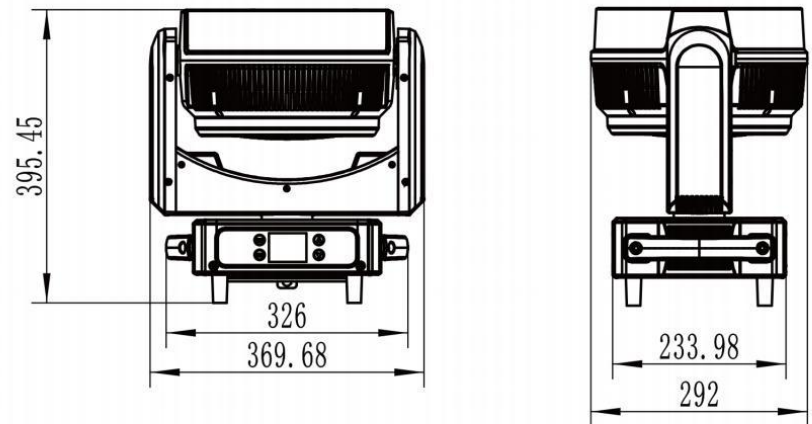

PAN & TILT

Pan/Tilt movement: 540° / 270°
 Automatic Pan/Tilt position correction

Construction

Display: LED 2.4G color screen + 4 touch buttons selection menu
 Data in/out: 3-pin and 5-pin XLR
 Power In/Out: Power Connector in/out
 Protection Rating:IP20
 Automatic Pan/Tilt position correction

Electrical and Connectors

Power supply with electronic auto-ranging
 Input voltage range: 100~240V~ 50/60Hz
 Power consumption: 850 W
 Master Box size: 490x350x620mm
 Gross Weight:19kg
 Flycase 2 in 1: 750x440x700mm
 Gross Weight: 65kg

Included Items

User Manual
 Power Cable
 2x Fast-locked clamps

Photometrics Diagram

6° Lux	32000	8620	5320	3200
Diameter(m)	0.48	0.70	0.93	1.20
55° Lux	7200	3320	960	650
Diameter(m)	2.3	4.5	6.6	8.7

Renderings

Size mm(in)

Multi-angle product diagram