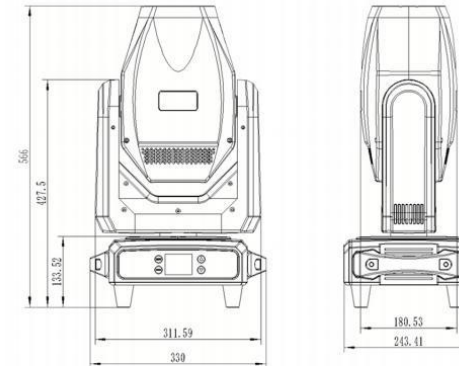

## Gobo

1 x Static Gobo Wheel: 1 static gobo with 9 gobos plus open  
 1 x Rotating & Interchangeable Gobo Wheel: 1 rotating gobo wheel with 6 gobos with water gobos plus open  
 Gobo Diameter: 23.8mm Image Diameter: 14mm  
 Adjustable-speed rotating gobo in both directions

## Electrical and Connectors

Input voltage range: 100-240V~ 50/60Hz  
 Power consumption: 350 W  
 Power In/Out: Power Connector in/out  
 Data In/Out: 3-pin or 5-pin XLR  
 Master Box size: 430x332x660mm  
 Gross Weight: 16.2 kg (include carton, one-pack per carton)

## Photometrics Diagram

5° Lux	210000	41000	10800	4600
Diameter(m)	0.26	0.44	0.61	0.78
33° Lux	5970	3200	820	580
Diameter(m)	1.25	2.4	3.6	4.8

## Size mm(in)