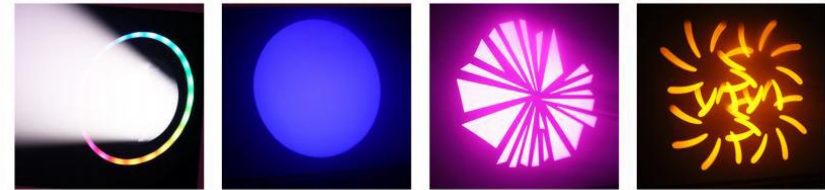

Renderings