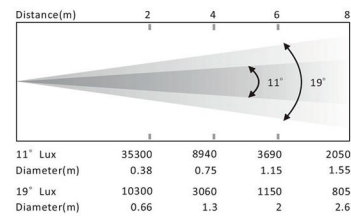

Specifications

Beam Angle: 11° (on full open) 2°/4°/6°/8°/10° (with beam reducer) 3°/6°/9°/12°/15°/19° (with zoom lens)
 Spot Angle: Fix Gobo: 10°~15° (with zoom lens)
 Rotating Gobo: 10°~17° (with zoom lens)
 Wash Angle: 15°~28°

Outstanding color macro effect

0~100% smooth dimming Independent frost effect Various strobe speeds Integrated three features: beam, spot, and wash

Electrical and Physical

Input power: AC 100 ~240V, 50/60Hz
 Power: 270W
 Dimensions: 321x245x499mm
 Weight: 13.8kg

Included Items

User Manual
 Power Cable
 1x Fast-locked clamps

Size mm(in)

Photometrics Diagram

Functional Effect

Color Wheel

Static Gobo Wheel

Rotating Gobo Wheel