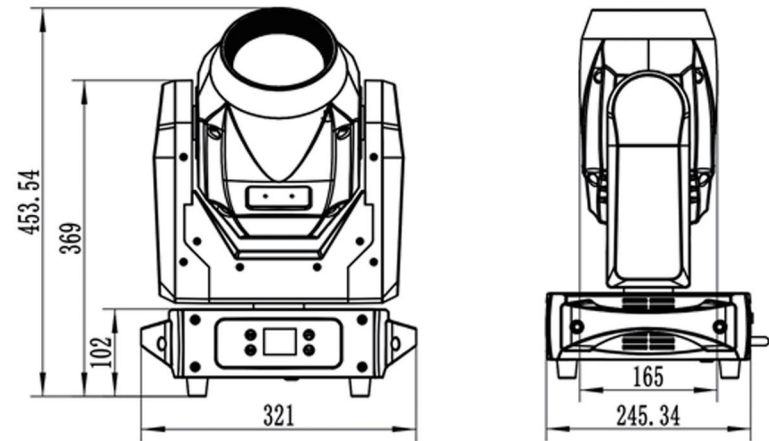

Specifications

Beam Angle: 11° (on full open) 2°/4°/6°/8°/10° (with beam reducer) 3°/6°/9°/12°/15°/19° (with zoom lens)
 Spot Angle: Fix Gobo: 10°~15° (with zoom lens)
 Rotating Gobo: 10°~17° (with zoom lens)
 Wash Angle: 15°~28°

Motorized focus

Color Wheel: 8 fixed colors plus white rainbow effect
 Fixed Gobo Wheel: 1 static gobo wheel with 7 gobos plus open
 Rotation gobo wheel: 1 rotating gobo wheel with 6 gobos plus open
 Prism: 3 facets prism rotating in both direction
 Gobo's outside diameter: 23.8mm Gobo's image diameter: 20mm

Outstanding color macro effect

0~100% smooth dimming Independent frost effect Various strobe speeds Integrated three features: beam, spot, and wash

Electrical and Physical

Input power: AC 100 ~240V, 50/60Hz
 Power: 270W
 Dimensions: 321x245x499mm
 Weight: 13.8kg

Included Items

User Manual
 Power Cable
 1x Fast-locked clamps

Size mm(in)

Photometrics Diagram

Functional Effect

Color Wheel

Static Gobo Wheel

Rotating Gobo Wheel